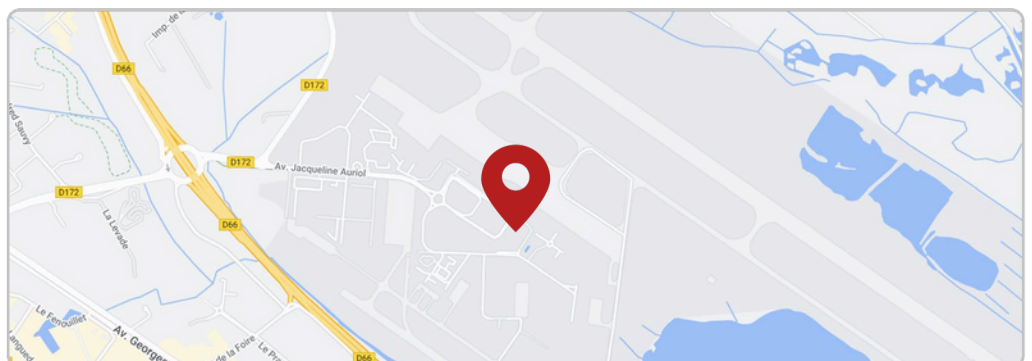

**Drop-off :**  
Only by appointment every day from 8am to 7pm

**except days of closure :**  
January 1, December 25

**COMMENT ACCÉDER - HOW TO ACCESS**

**Autorapido**  
Aéroport Montpellier Méditerranée  
Parking Location de voiture  
34130 MAUGUIO